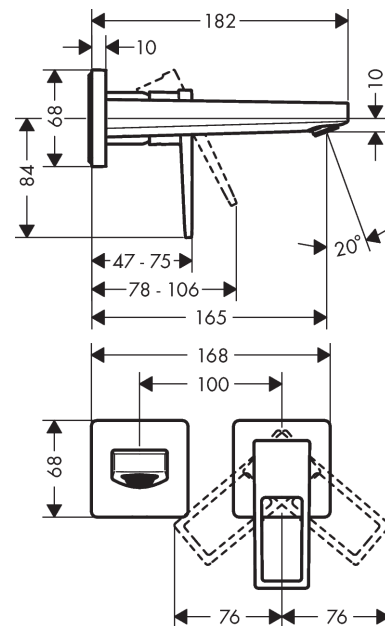

Metropol

Single lever basin mixer for concealed installation wall-mounted with loop handle and spout
16.5 cm

Surfaces: **Chrome** Article Number: **74525000**

Description

product features

- consists of: Single lever basin mixer for concealed installation wall-mounted, waste set
- projection 165 mm
- normal spray
- flow rate at 3 bar: 5 l/min
- ceramic cartridge
- temperature limitation adjustable
- suitable for continuous flow water heaters
- non-closing waste set
- material waste set: metal
- connection dimension: DN15
- handle can be positioned on the right or left, depends on the basic set installation

Technology

Product image

Scale drawing

Flowchart